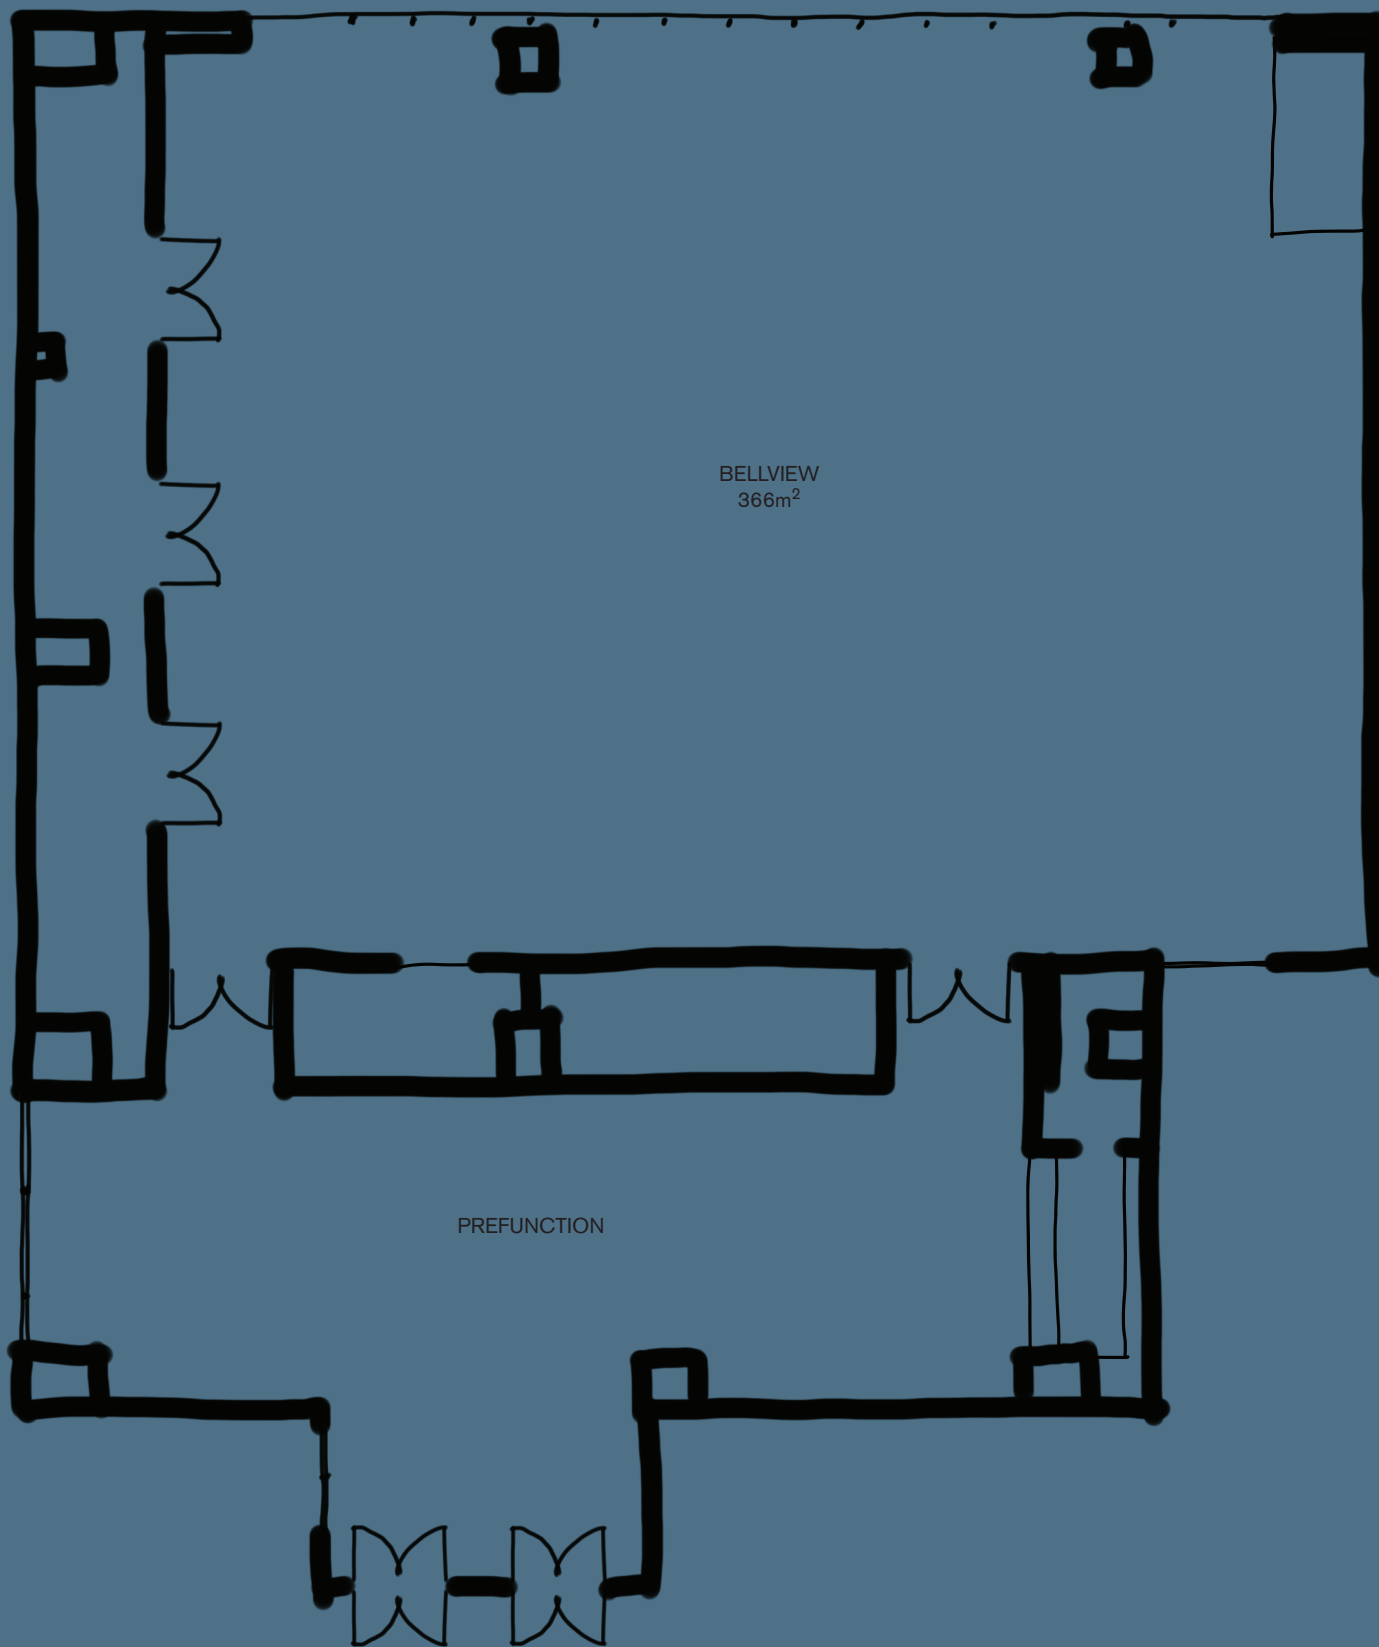

Ace Hotel Kyoto

BELLVIEW

ACE HOTEL KYOTO
245-2 Kurumayacho
Nakagyo Ward, Kyoto, 604-8185
Japan

Email sales.kyo@acehotel.com for more information.