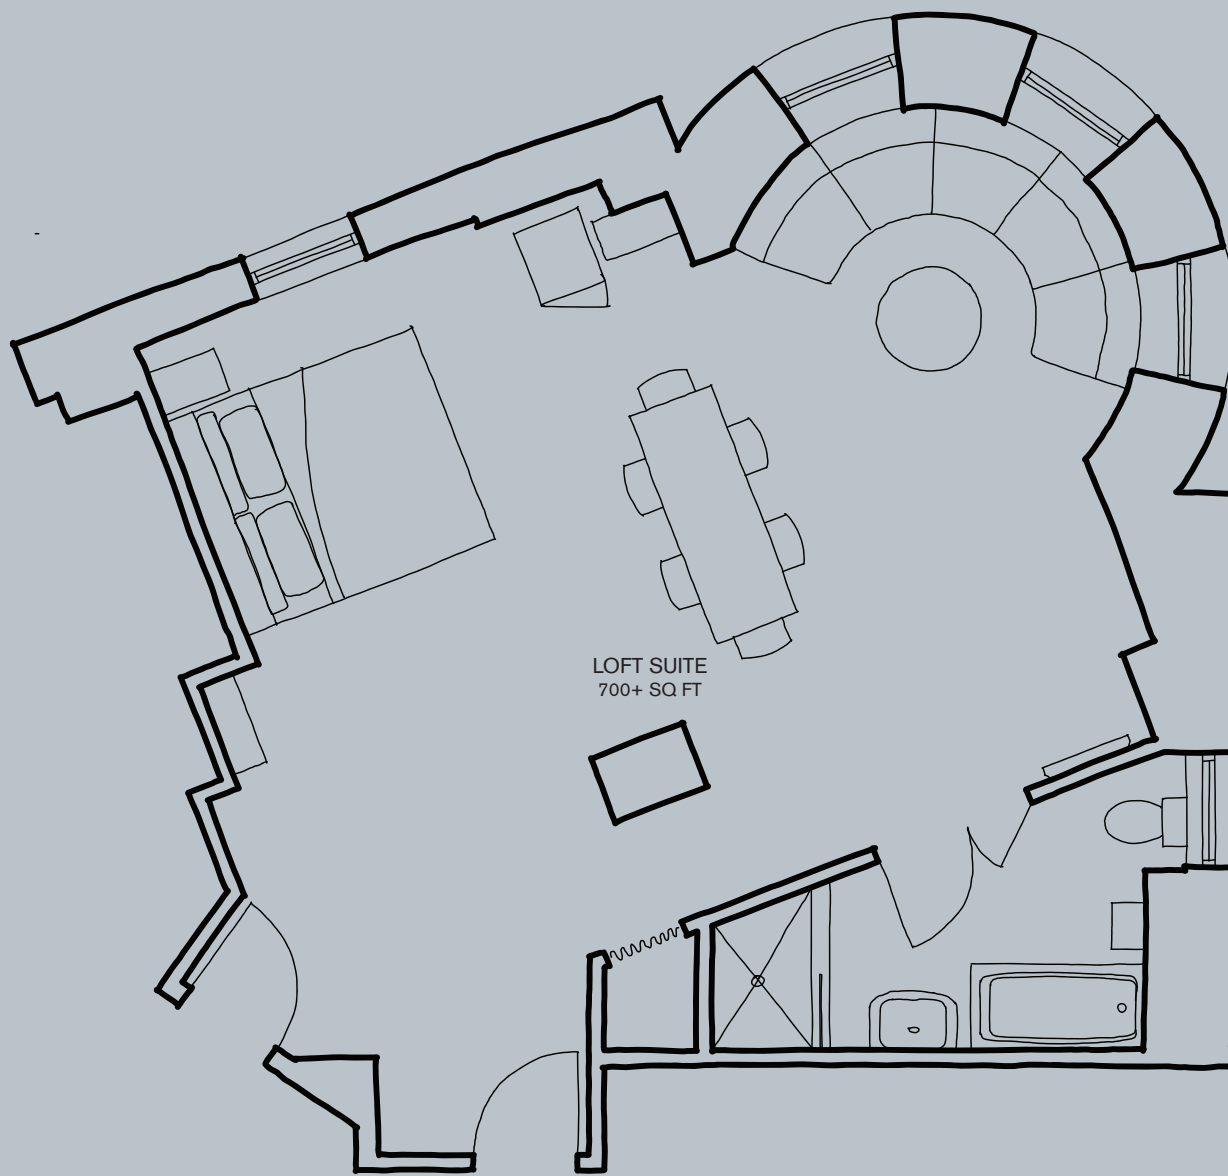

ACE HOTEL NEW YORK

LOFT SUITE

ACE HOTEL NEW YORK
20 W 29th Street
New York, NY 10001

Email sales.nyc@acehotel.com for more information.