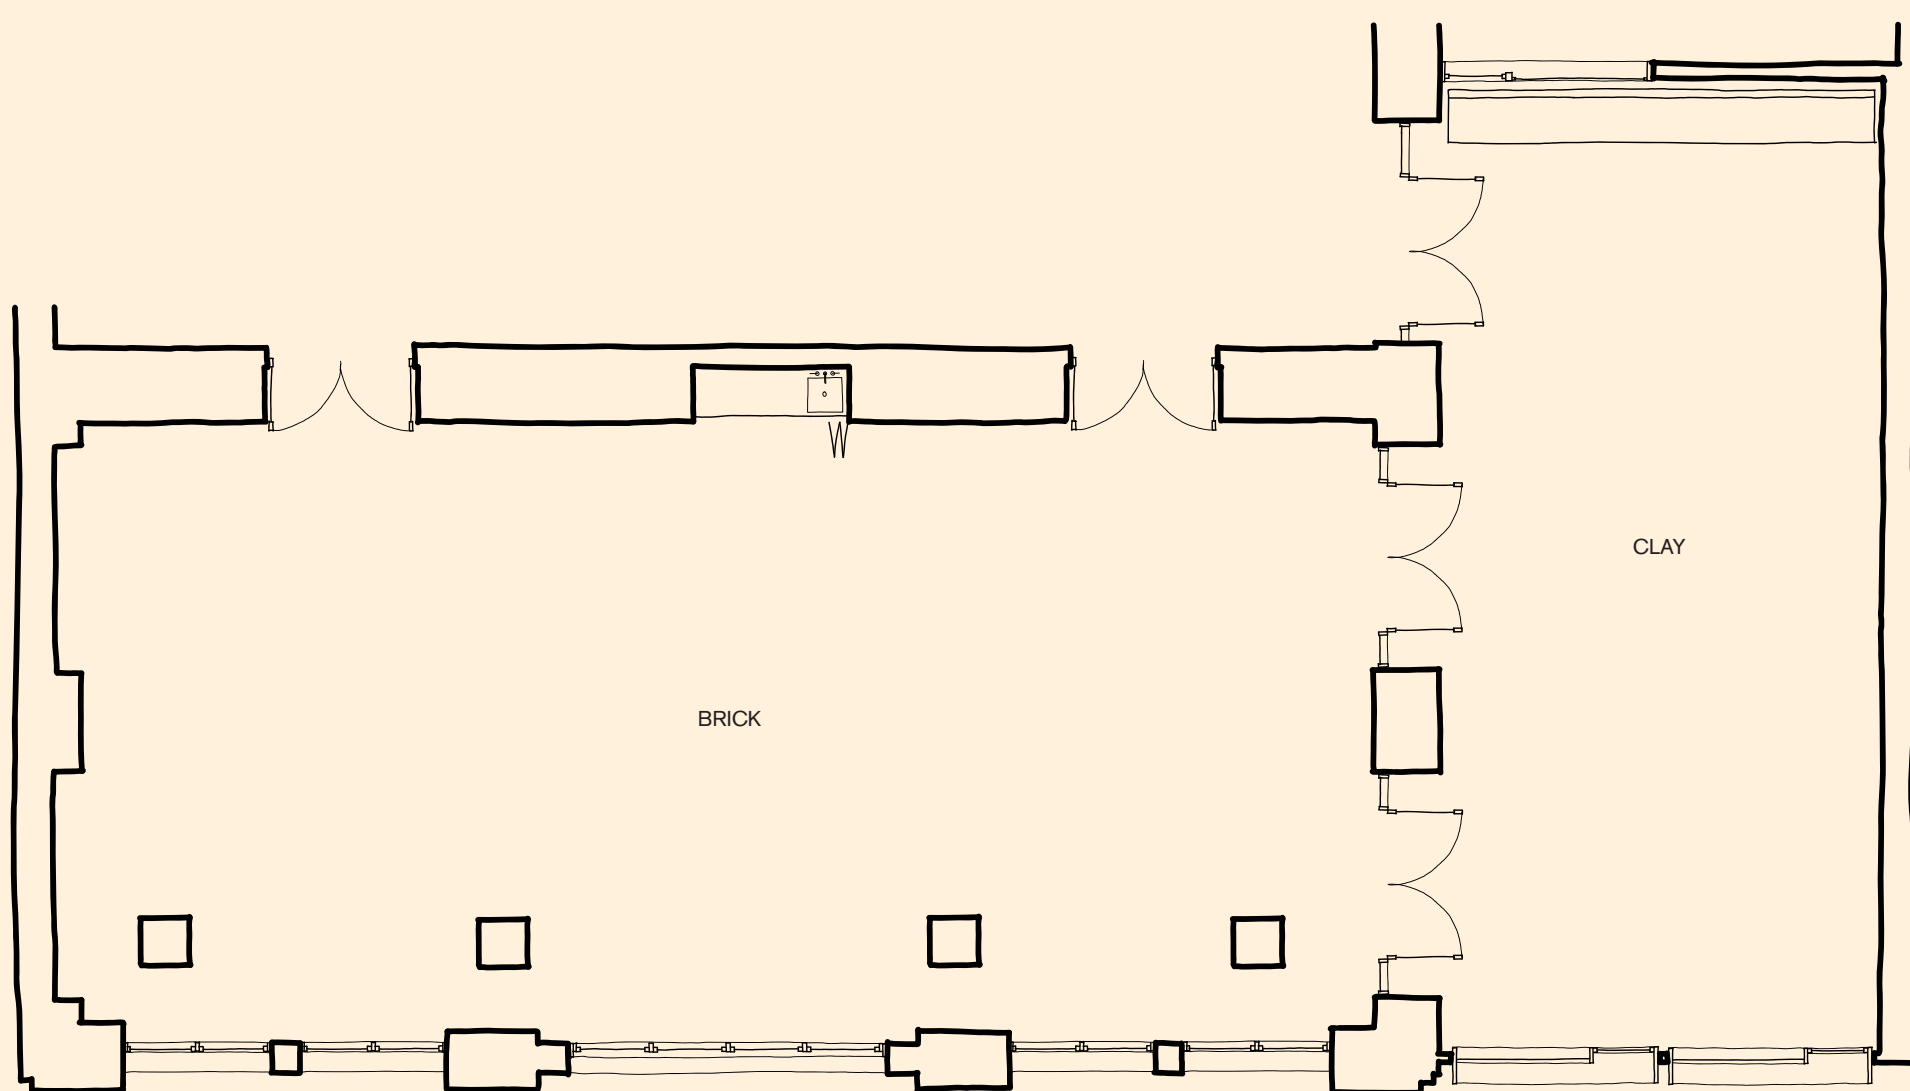

# Ace Hotel Sydney

Brick: 7.7m x 16.9m | 130 square meters  
Clay: 5.7m x 12.4 m | 70 square meters

# Ace Hotel Sydney

Tyne: 5.7m x 11.5m | 66 square meters

**TYNE**

**ACE HOTEL SYDNEY**  
47/53 Wentworth Ave  
Sydney NSW 2000  
Australia

Email [sales.syd@acehotel.com](mailto:sales.syd@acehotel.com) for more  
information