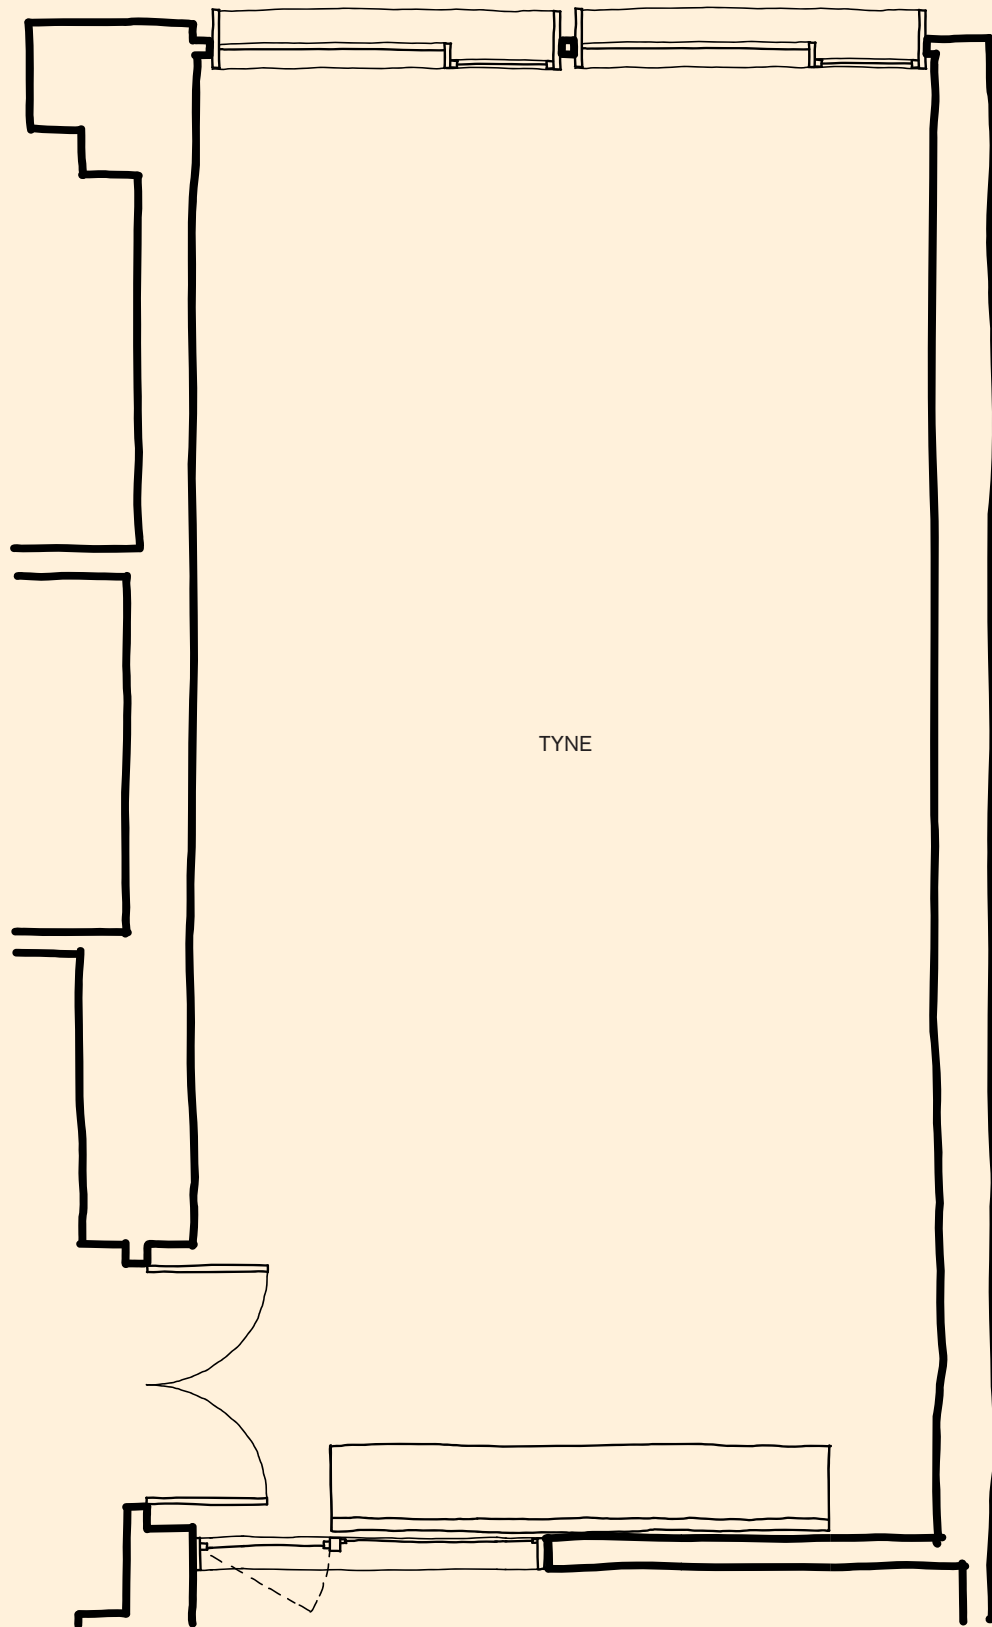

# Ace Hotel Sydney

Brick: 7.7m x 16.9m | 130 square meters  
Clay: 5.7m x 12.4 m | 70 square meters

# Ace Hotel Sydney

Tyne: 5.7m x 11.5m | 66 square meters

**TYNE**

**ACE HOTEL SYDNEY**  
47/53 Wentworth Ave  
Sydney NSW 2000  
Australia

Email [sales.syd@acehotel.com](mailto:sales.syd@acehotel.com) for more  
information